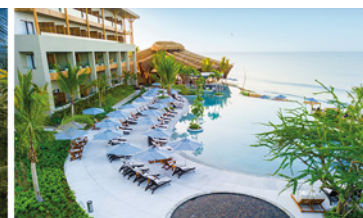

RESORT INFORMATION

Adults-Only concept

 265 Rooms and 1, 2 bedroom Suites with garden, cañada, and partial or full ocean views

 Beachfront; 922 feet long / 281 meters

 5 pools

 5 restaurants and 4 bars

 Convention Center, divided into 3 sections

FACILITIES AND ENTERTAINMENT

- 5 pools, including an Infinity pool with Swim-Up Bar
- Fitness Center - Shapes
- Daytime & evening entertainment
- Melange World Spa, with different world cultures recreated in a unique environment (\$)
- Beauty Salon (\$)
- Logo & Tobacco Shop (\$)
- Convention Center, divided into 3 sections (\$)
- Pool Concierge

The resort also has a large capacity convention center for up to 600 persons theatre style that can be divided into three venues

RESTAURANTS & BARS

La Brise - Oceanfront buffet-style restaurant with striking views of the Banderas Bay