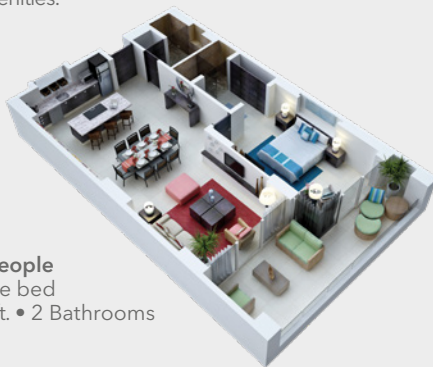

- Up to 4 people
- 1 King-size bed
- 1410 sq. ft. • 2 Bathrooms